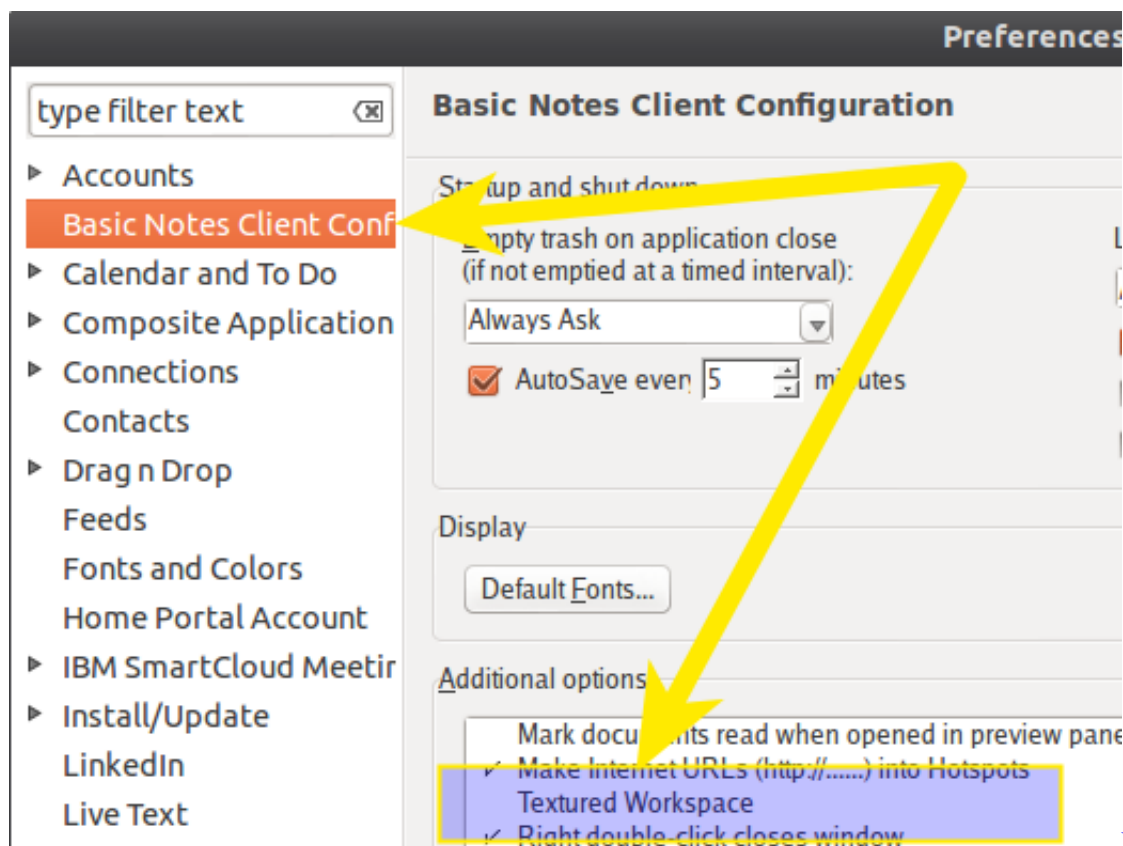

1. [notes client configuration](#)
2. [ibm notes client configuration file](#)
3. [hcl notes client configuration](#)

Jump to Client/server - IBM Notes and IBM Domino (formerly Lotus Domino) are the client and server.. -->APPLIES TO: 2013 2016 2019 SharePoint Online Before you beginBefore you begin this operation, review the following information about prerequisites:The procedures in this article must be repeated on all the servers in the SharePoint Server farm that host a crawl component.. Prerequisites

notes client configuration

notes client configuration, reset lotus notes client configuration, ibm notes client configuration file, export lotus notes client configuration, hcl notes client configuration, lotus notes client configuration domino server, basic notes client configuration, basic notes client configuration preferences, ibm smartcloud notes client configuration, ibm lotus notes client configuration, lotus notes client configuration wizard, lotus notes client configuration server not responding [Easeus Data Recovery Torrent Crack](#)

[Buy Cheap L amp:m Cigarettes](#)

[Personal Budget](#)

[Software Australia For Mac](#)