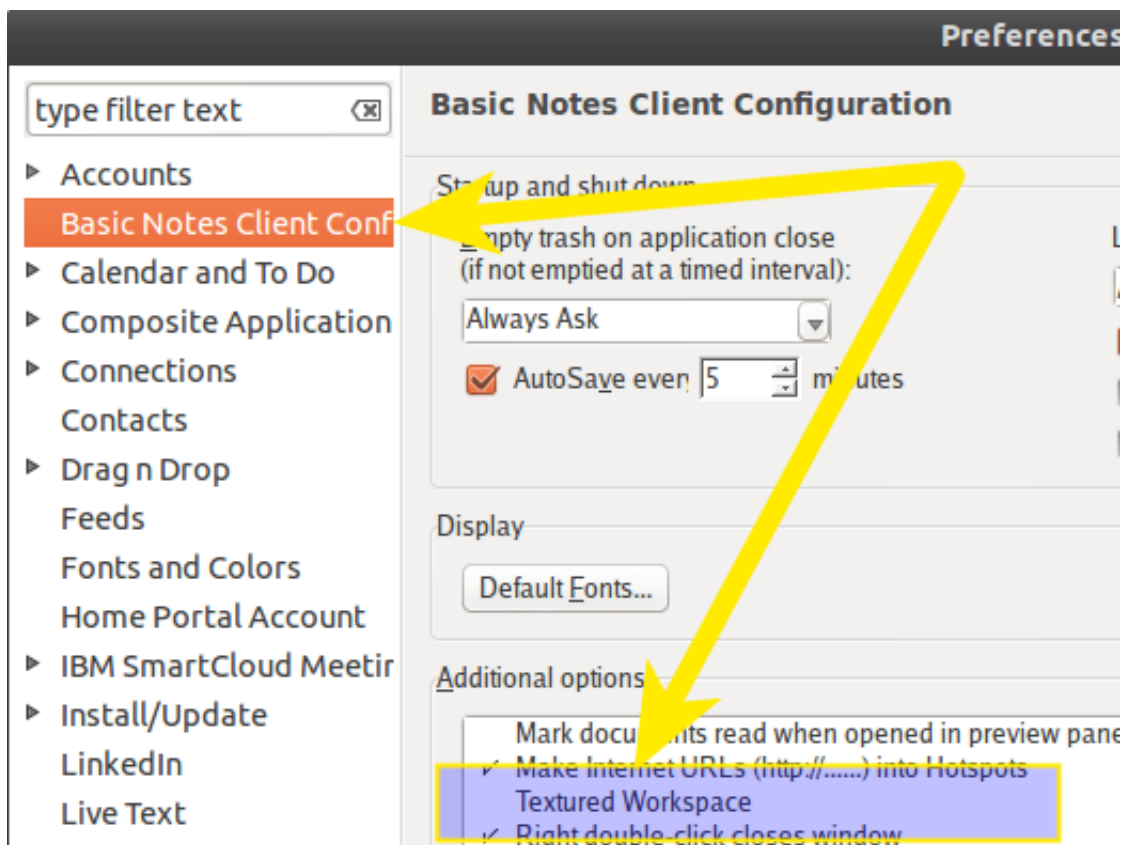

Download

[Notes Client Configuration](#)

[Notes Client Configuration](#)

Download

The SmartCloud Notes client configuration tool launches Notes for you if it is closed.. After you have completed this setup, a Location document called SmartCloud for username is active and associated with a Notes ID for SmartCloud Notes.. Server OS or Active Directory Optionally, the IBM Notes client can be configured to have the user use their Active Directory identity.

1. [notes client configuration](#)
2. [ibm notes client configuration file](#)
3. [hcl notes client configuration](#)

Jump to Client/server - IBM Notes and IBM Domino (formerly Lotus Domino) are the client and server.. -->APPLIES TO: 2013 2016 2019 SharePoint Online Before you beginBefore you begin this operation, review the following information about prerequisites:The procedures in this article must be repeated on all the servers in the SharePoint Server farm that host a crawl component.. Prerequisites